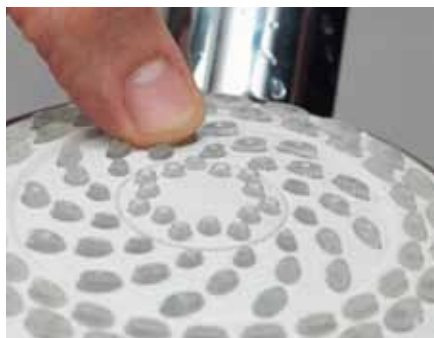

* Quartz Electric features 5 spray patterns and does not feature 'eco' spray

** These ranges also include Harmony fixed heads

Spray patterns

With an easy to use, clickable spray plate control, four impressive spray patterns on mixers and five on Quartz Electric, Harmony shower heads let you choose a setting to suit your mood.

1 Inner

2 Middle

3 Outer

4 'Eco'

Optimising your shower

The cleverly designed spray patterns deliver a concentrated and fuller spray for a satisfying showering experience, even with low pressure water systems.

Easy clean nozzles

Harmony's rub clean nozzles are designed to make cleaning and limescale removal easy, reducing the need for chemical de-scaling, and maintaining shower performance.

Water saving

Harmony's 'eco' spray setting, on mixer showers, is capable of delivering up to 25 % water saving, without compromising the showering experience.