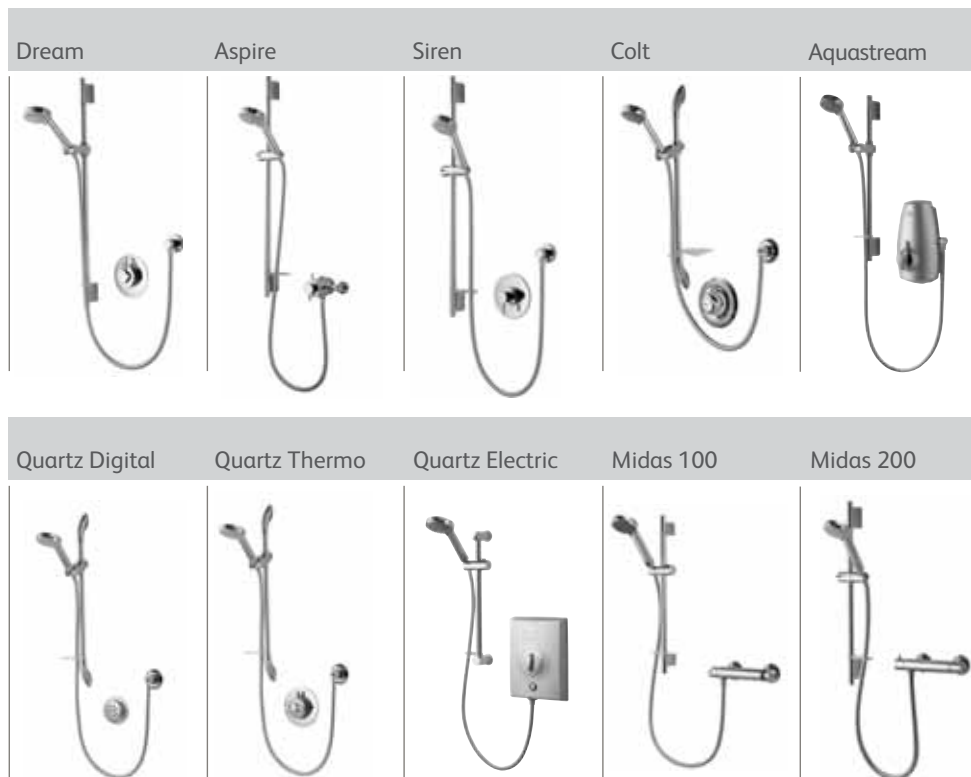

Harmony shower heads are now available with these Aqualisa showers

For product codes and prices please visit www.aqualisa.co.uk.

New accessories range

Coming soon, Harmony shower heads will also be available as part of our new range of shower accessories. Phone 01959 560010 for details.

Aqualisa Products Limited
The Flyer's Way
Westerham
Kent TN16 1DE

Customer helpline: 01959 560010
Brochure request line: 0800 652 3669
Website: www.aqualisa.co.uk
Email: enquiries@aqualisa.co.uk