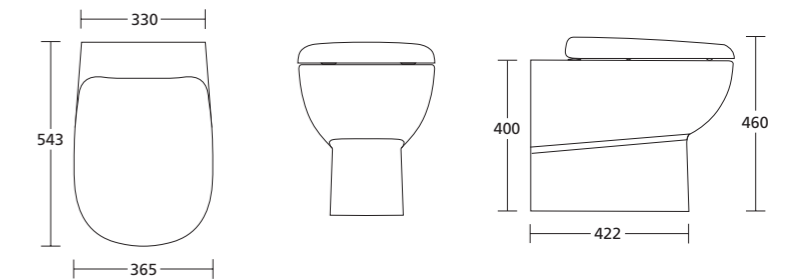

55cm Semi-countertop washbasin

E620601 1 tap hole

Back-to-wall wc suite

E622101

- E621401 Soft closing, quick release seat and cover
- E620301 Quick release seat and cover
- E620401 Quick release seat ring only

40cm Handrinse basin

E618001 1 tap hole (available from September 2007)

Close coupled wc suite

E622101

- E622401 Cistern
- E621401 Soft closing, quick release seat and cover
- E620301 Quick release seat and cover
- E620401 Quick release seat ring only