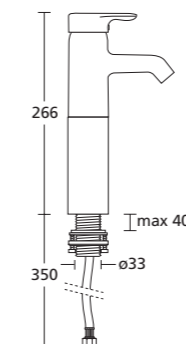

Single lever basin mixer for vessel basins

E6423AA Without pop up waste