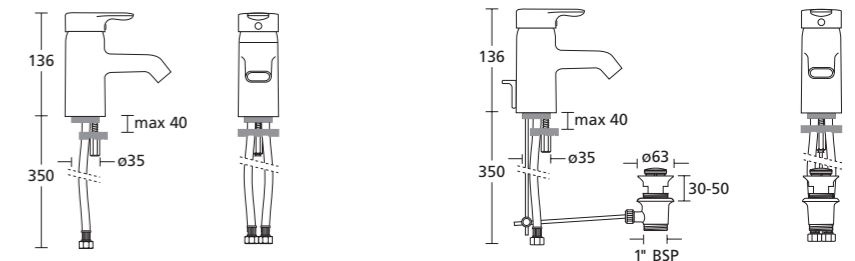

650mm wall hung vessel basin unit

E6359RA with E6364RB worktop

1000mm wall hung vessel basin unit

E6360RA with E6363RB worktop

Single lever basin mixer

- E6396AA With pop up waste
- E6397AA Without pop up waste

650mm wall hung semi-countertop basin unit / 650mm wc furniture unit

- E6357RA 650mm wall hung semi-countertop basin unit
- E6358RA 650mm wc furniture unit
- E6361RB 1300mm countertop

Single lever basin mixer for vessel basins