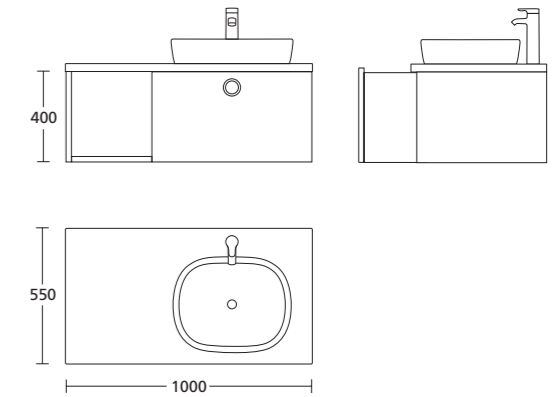

Below

Left: The 650mm wall hung vessel basin unit includes a shallow drawer to store bathroom essentials.

Right: The 1000mm wall hung vessel basin unit provides a handy shelf for towels and a spacious deep drawer.

170 x 75cm Idealform bath

- E635401 170 x 75cm bath
- E635501 Front panel for 170 x 75cm
- E635601 End panel for 170 x 75cm

180 x 85cm Idealform bath

- E635101 180 x 85cm bath (right hand)
- E635301 Front panel for 180 x 85cm bath (right hand)
- E635001 180 x 85cm bath (left hand)
- E635201 Front panel for 180 x 85cm bath (left hand)

650mm wall hung vessel basin unit

E6359RA with E6364RB worktop

1000mm wall hung vessel basin unit

E6360RA with E6363RB worktop

Single lever basin mixer

- E6396AA With pop up waste
- E6397AA Without pop up waste