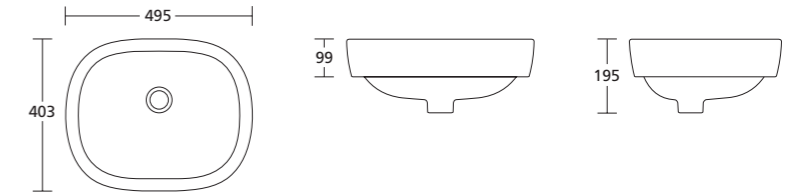

Left

50cm vessel basin with 650mm wall hung vessel basin unit. 180 x 85cm Idealform bath. Single lever basin mixer for vessel basins. Single lever rim mounted one hole bath filler.

Right

50cm vessel basin with 1000mm wall hung vessel basin unit. Single lever basin mixer for vessel basins.

Left
50cm handrinse basin with semi-pedestal. Wall hung wc suite with soft closing seat. Single lever basin mixer.

Right
55cm semi-countertop washbasin. Back-to-wall wc suite with soft closing seat. 650mm wall hung semi-countertop basin unit with 650mm wc furniture unit. Single lever basin mixer.

Below
The 650mm wall hung semi-countertop basin unit provides drop-down storage.

55cm Washbasin

- E618701 1 tap hole
- E621301 Semi-pedestal
- E621101 Full pedestal

50cm Vessel basin

E621001

50cm Washbasin