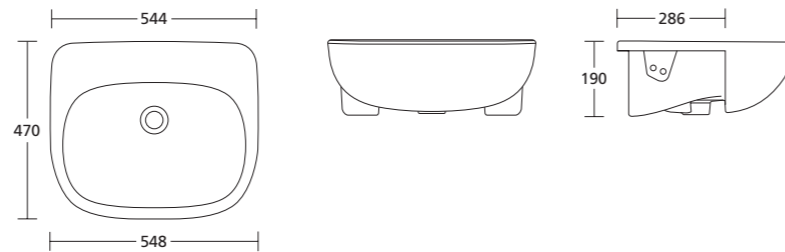

55cm Semi-countertop washbasin

E620601 1 tap hole