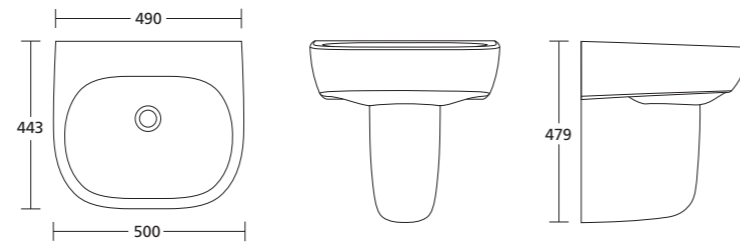

50cm Washbasin

- E618301 1 tap hole
- E621301 Semi-pedestal
- E621101 Full pedestal