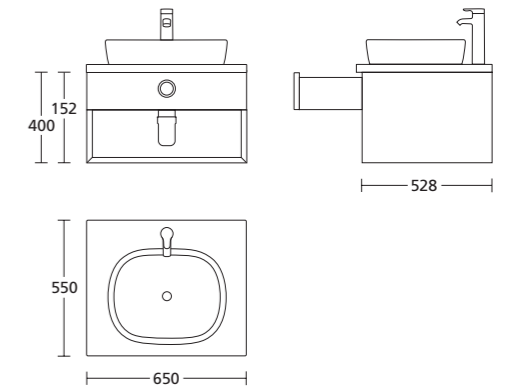

170 x 75cm Idealform bath

- E635401 170 x 75cm bath
- E635501 Front panel for 170 x 75cm
- E635601 End panel for 170 x 75cm

180 x 85cm Idealform bath

- E635101 180 x 85cm bath (right hand)
- E635301 Front panel for 180 x 85cm bath (right hand)
- E635001 180 x 85cm bath (left hand)
- E635201 Front panel for 180 x 85cm bath (left hand)

650mm wall hung vessel basin unit

E6359RA with E6364RB worktop

1000mm wall hung vessel basin unit

E6360RA with E6363RB worktop

Single lever basin mixer

- E6396AA With pop up waste
- E6397AA Without pop up waste

650mm wall hung semi-countertop basin unit / 650mm wc furniture unit

- E6357RA 650mm wall hung semi-countertop basin unit
- E6358RA 650mm wc furniture unit
- E6361RB 1300mm countertop

Single lever basin mixer for vessel basins