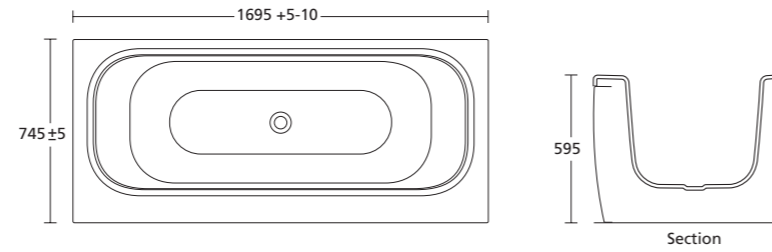

170 x 75cm Idealform bath

- E635401 170 x 75cm bath
- E635501 Front panel for 170 x 75cm
- E635601 End panel for 170 x 75cm