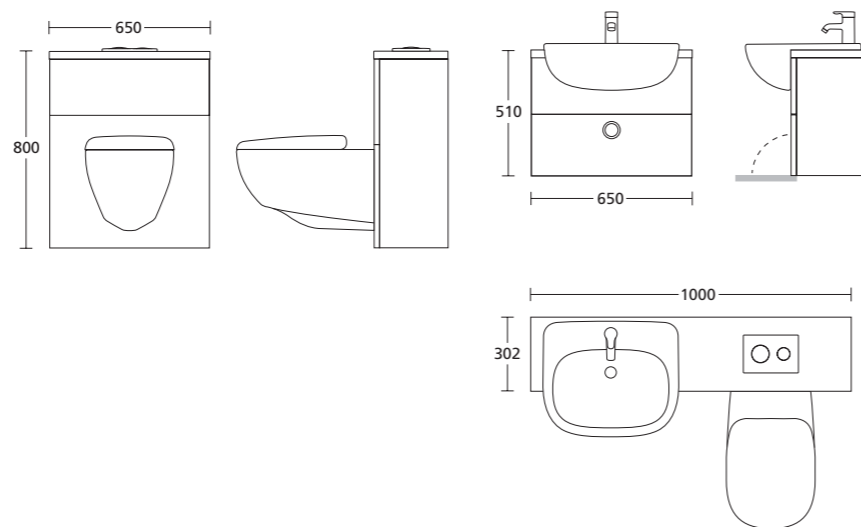

170 x 75cm Idealform bath

- E635401 170 x 75cm bath
- E635501 Front panel for 170 x 75cm
- E635601 End panel for 170 x 75cm

180 x 85cm Idealform bath

- E635101 180 x 85cm bath (right hand)
- E635301 Front panel for 180 x 85cm bath (right hand)
- E635001 180 x 85cm bath (left hand)
- E635201 Front panel for 180 x 85cm bath (left hand)

650mm wall hung vessel basin unit

E6359RA with E6364RB worktop

1000mm wall hung vessel basin unit

E6360RA with E6363RB worktop

Single lever basin mixer

- E6396AA With pop up waste
- E6397AA Without pop up waste

650mm wall hung semi-countertop basin unit / 650mm wc furniture unit

- E6357RA 650mm wall hung semi-countertop basin unit
- E6358RA 650mm wc furniture unit
- E6361RB 1300mm countertop

Single lever basin mixer for vessel basins