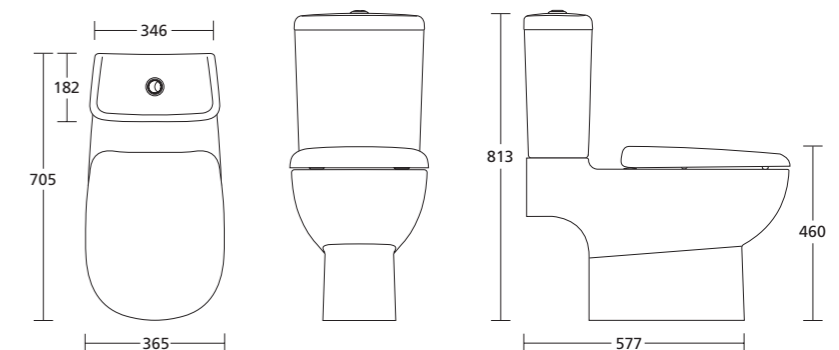

Left
50cm basin with semi-pedestal.
Wall hung wc with soft closing seat.
Single lever basin mixer.

Below
180 x 85cm Idealform bath. Single
lever rim mounted one hole bath filler.

The Jasper Morrison collection is designed to work throughout the home – from family bathroom to cloakroom and ensuite installations. This allows you to create one integrated look that flows harmoniously from room to room. The teardrop handle on mixers and showers adds a touch of design inspiration that is distinctively Jasper Morrison and brings the whole look together.

Left
Close coupled wc suite with soft closing seat. 55cm wash basin with full pedestal. 170 x 75cm Idealform bath, shown with front and end panel. Single lever basin mixer with pop up waste. Single lever rim mounted one hole bath filler.

Below

Left: The 650mm wall hung vessel basin unit includes a shallow drawer to store bathroom essentials.

Right: The 1000mm wall hung vessel basin unit provides a handy shelf for towels and a spacious deep drawer.

40cm Handrinse basin

E618001 1 tap hole (available from September 2007)

Close coupled wc suite

E622101

- E622401 Cistern
- E621401 Soft closing, quick release seat and cover
- E620301 Quick release seat and cover
- E620401 Quick release seat ring only