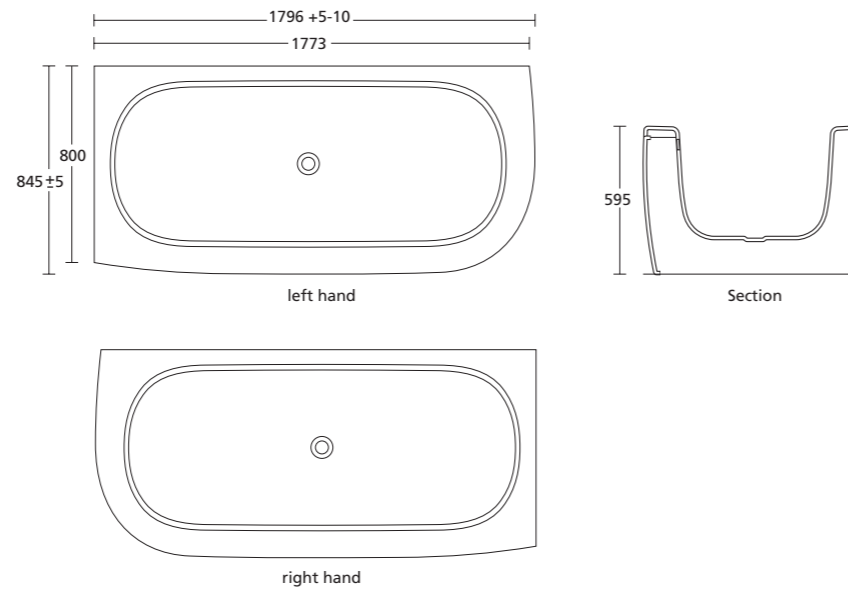

40cm Handrinse basin

E618001 1 tap hole (available from September 2007)

Close coupled wc suite

E622101

- E622401 Cistern
- E621401 Soft closing, quick release seat and cover
- E620301 Quick release seat and cover
- E620401 Quick release seat ring only

170 x 75cm Idealform bath

- E635401 170 x 75cm bath
- E635501 Front panel for 170 x 75cm
- E635601 End panel for 170 x 75cm

180 x 85cm Idealform bath

- E635101 180 x 85cm bath (right hand)
- E635301 Front panel for 180 x 85cm bath (right hand)
- E635001 180 x 85cm bath (left hand)
- E635201 Front panel for 180 x 85cm bath (left hand)