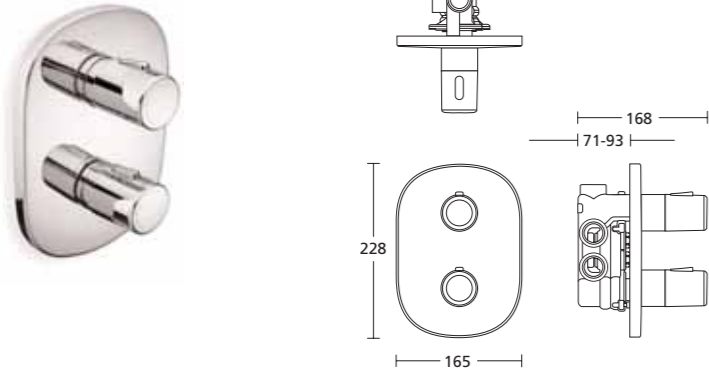

Thermostatic built-in TT shower mixer

E6410AA Face plate

A3969NU Working components

www.ideal-standard.co.uk/jaspermorrison

Credits Ideal Standard would like to thank: www.authentic.co.uk wall mirror and bath mat p2/3, pedestal mirror p8 ■ www.worldsendtiles.co.uk Atlas Concorde View wall tiles p4-7 ■ www.johnson-tiles.com Elements Marbelux pre-polished floor tiles p4-7.

Guarantee Our confidence in the quality and reliability of Ideal Standard products enables us to guarantee all ceramic products (including accessories) for a lifetime and Idealform acrylic baths for twenty-five years from date of purchase.

Bath panels, mixers, showers and taps, wc suite and cistern fittings are guaranteed for 5 years from date of purchase. Bath screens are guaranteed for 10 years from date of purchase. Parts (including flush valves) are guaranteed for 5 years and will be replaced if found to be faulty. The guarantee does not cover general wear and tear.

Our guarantee is offered on all products that have been used in the manner they were intended, and does not apply to any products that have been misused or abused in any way. Products must be installed and cared for in line with our fixing instructions and local water byelaws. The guarantee covers products in domestic use by the consumer and not commercial or business use.

In the unlikely event the product fails within the guarantee period, we offer a free replacement or replacement part (or nearest equivalent). Liability is limited to individual products and does not cover consequential loss or damage on installations. When your bathroom has been satisfactorily installed and is working well, please ensure you register your guarantee. The guarantee is transferable – it applies to the product not the purchaser provided guarantee registration details are passed on to the new owner. You can register for guarantees on a bathroom bought on your behalf by a plumber or builder.

Applies to UK and Republic of Ireland only. This guarantee does not affect your statutory rights.

Ideal Standard pursues a policy of continuing improvement in design and performance of its products. The right is therefore reserved to vary specifications without notice. Colour reproduction is as accurate as possible within the limitations of the printing process.

Ideal Standard (UK) Ltd P1065 1/07