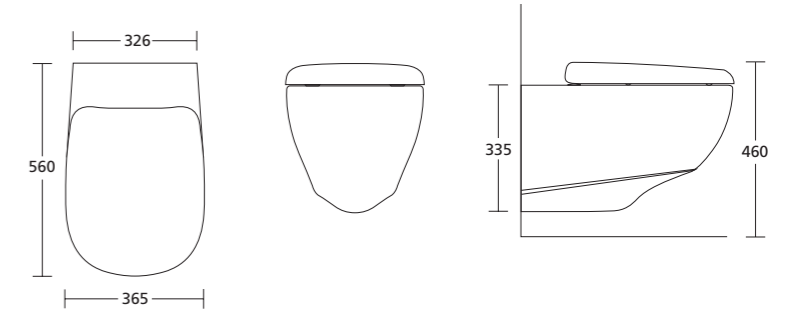

Wall hung wc suite

E621701

- E621401 Soft closing, quick release seat and cover
- E620301 Quick release seat and cover
- E620401 Quick release seat ring only