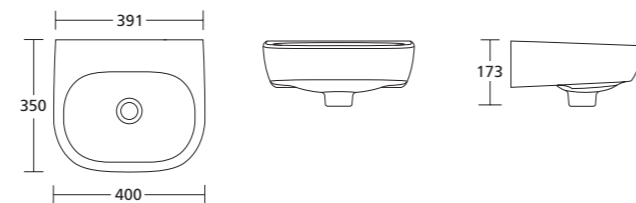

55cm Semi-countertop washbasin

E620601 1 tap hole

Back-to-wall wc suite

E622101

- E621401 Soft closing, quick release seat and cover
- E620301 Quick release seat and cover
- E620401 Quick release seat ring only

40cm Handrinse basin

E618001 1 tap hole (available from September 2007)

Close coupled wc suite

E622101

- E622401 Cistern
- E621401 Soft closing, quick release seat and cover
- E620301 Quick release seat and cover
- E620401 Quick release seat ring only