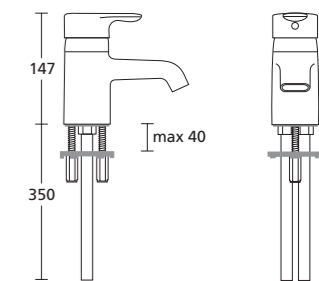

Single lever rim mounted bath filler

E6415AA