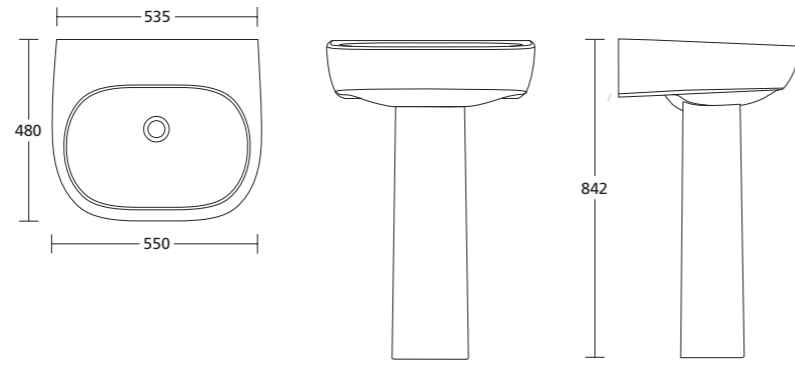

Below

Left: The 650mm wall hung vessel basin unit includes a shallow drawer to store bathroom essentials.

Right: The 1000mm wall hung vessel basin unit provides a handy shelf for towels and a spacious deep drawer.

Left
50cm handrinse basin with semi-pedestal. Wall hung wc suite with soft closing seat. Single lever basin mixer.

Right
55cm semi-countertop washbasin. Back-to-wall wc suite with soft closing seat. 650mm wall hung semi-countertop basin unit with 650mm wc furniture unit. Single lever basin mixer.

Below
The 650mm wall hung semi-countertop basin unit provides drop-down storage.

55cm Washbasin

- E618701 1 tap hole
- E621301 Semi-pedestal
- E621101 Full pedestal

50cm Vessel basin

E621001

50cm Washbasin