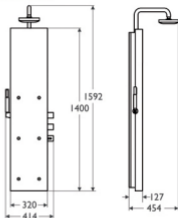

Trevi Totem BOP series

Installation suitability

Suitable for high pressure installations ONLY. Please check with your installer whether your system requires an additional pump.

Features

- 414 x 1592 mm
- Water-resistant high-pressure laminate (HPL)
- Thermostatic shower fittings
- Drench overhead shower (ø 180 mm)
- Elegant hand spray with flexible hose (1.25m)
- Limescale can be removed from overhead shower and hand spray with ease
- Six mist jets
- Chrome plated fixtures and fittings

BOP 350

BOP 375