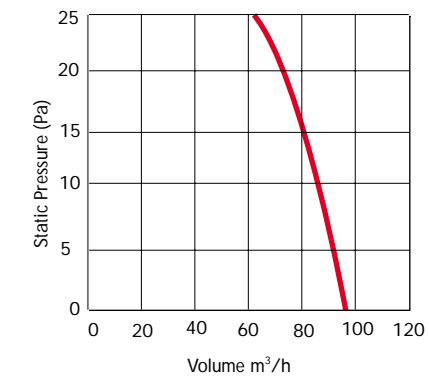

Dimensions (mm)

Silhouette	A	BØ	C	D	E	F
100mm	158	98	68	85	200	32

Weight 100mm 0.6kg

Silhouette 100

100mm Wall model

Fixing hole diameter 115mmØ (when wall kit used)

Type	Stock Ref. No.	Pullcord	Timer 30 mins	Humidistat 60-90%RH	PIR	m ³ /hFID	Performance		
							l/s	Watts	dB(A) @ 3m
For bathrooms and toilets									
Silhouette 100	45 40 55					95	26	13	40
Silhouette 100P	42 84 95	Yes				95	26	13	40
Silhouette 100T	45 40 56		Yes			95	26	13	40
Silhouette 100H	45 40 57		Yes	Yes		95	26	13	40
Silhouette 100TM	45 40 58		Yes		Yes	95	26	13	40