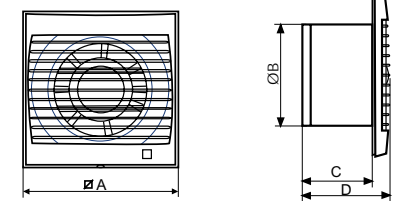

Dimensions (mm)

Silhouette	A	BØ	C	D	E	F
100mm	158	98	68	85	200	32

Weight 100mm 0.6kg

Silhouette 100

100mm Wall model

Fixing hole diameter 115mmØ (when wall kit used)

Type	Stock Ref. No.	Pullcord	Timer 30 mins	Humidistat 60-90%RH	PIR	m ³ /hFID	Performance		
							l/s	Watts	dB(A) @ 3m
For bathrooms and toilets									
Silhouette 100	45 40 55					95	26	13	40
Silhouette 100P	42 84 95	Yes				95	26	13	40
Silhouette 100T	45 40 56		Yes			95	26	13	40
Silhouette 100H	45 40 57		Yes	Yes		95	26	13	40
Silhouette 100TM	45 40 58		Yes		Yes	95	26	13	40