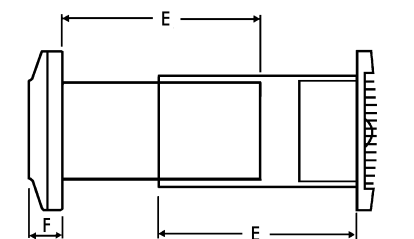

Dimensions (mm)

Silhouette	A	BØ	C	D	E	F
100mm	158	98	68	85	200	32

Weight 100mm 0.6kg

Silhouette 100

100mm Wall model

Fixing hole diameter 115mmØ (when wall kit used)

Type	Stock Ref. No.	Pullcord	Timer 30 mins	Humidistat 60-90%RH	PIR	m ³ /hFID	Performance		
							l/s	Watts	dB(A) @ 3m
For bathrooms and toilets									
Silhouette 100	45 40 55					95	26	13	40
Silhouette 100P	42 84 95	Yes				95	26	13	40
Silhouette 100T	45 40 56		Yes			95	26	13	40
Silhouette 100H	45 40 57		Yes	Yes		95	26	13	40
Silhouette 100TM	45 40 58		Yes		Yes	95	26	13	40