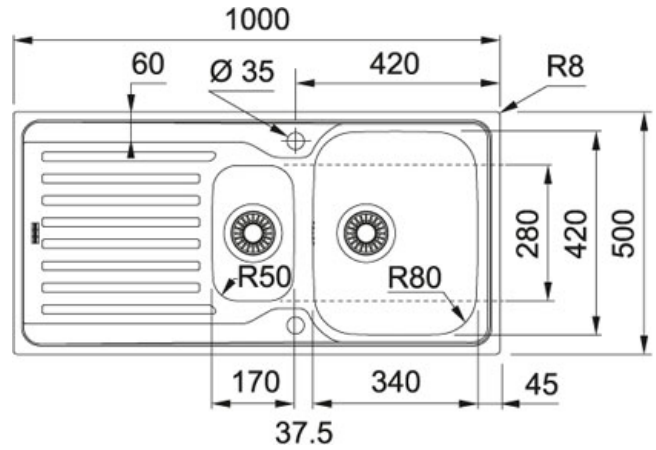

## TECHNICAL DATA

Length Overall	1,000.00 mm
Width Overall	500.00 mm
Cabinet Size	600.00 mm
Length of large bowl	340.00 mm
Width of large bowl	420.00 mm
Depth of large bowl	160.00 mm
Length of small bowl	170.00 mm
Width of small bowl	280.00 mm
Depth of small bowl	80.00 mm
Cutout Length	980.00 mm
Cutout Width	480.00 mm
Cut-Out Template	No
Position of Drainer	Reversible