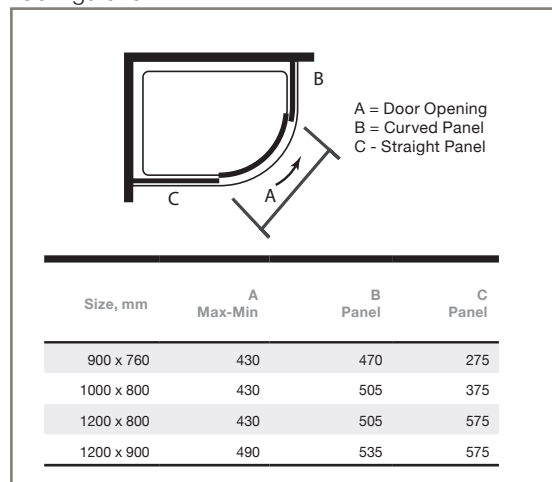

## 1 Door Offset Quadrant

8mm Toughened Glass

Lifetime Guarantee

Mershield Stayclear Protected Glass

CE Standards

Adjustable Wall Profiles

Power Shower Suitable

Wetroom Compatible

### 1 Door Offset Quadrant

Size, mm	Codes	Tray Finish Min-Max, mm	Adjustment Min-Max, mm
900 x 760	M83222	875 - 895	855 - 875
		735 - 755	715 - 735
1000 x 800	M83233	975 - 995	955 - 975
		775 - 795	755 - 775
1200 x 800	M83243	1175 - 1195	1155 - 1175
		775 - 795	755 - 775
1200 X 900	M83241	1175 - 1195	1155 - 1175
		875 - 895	855 - 875
1400 x 800	M833244	1375 - 1395	1355 - 1375
		775 - 795	755 - 775

### Merlyn Dedicated Offset Quadrant Tray

Size, mm	Code
1400 x 800	S148Q L or R