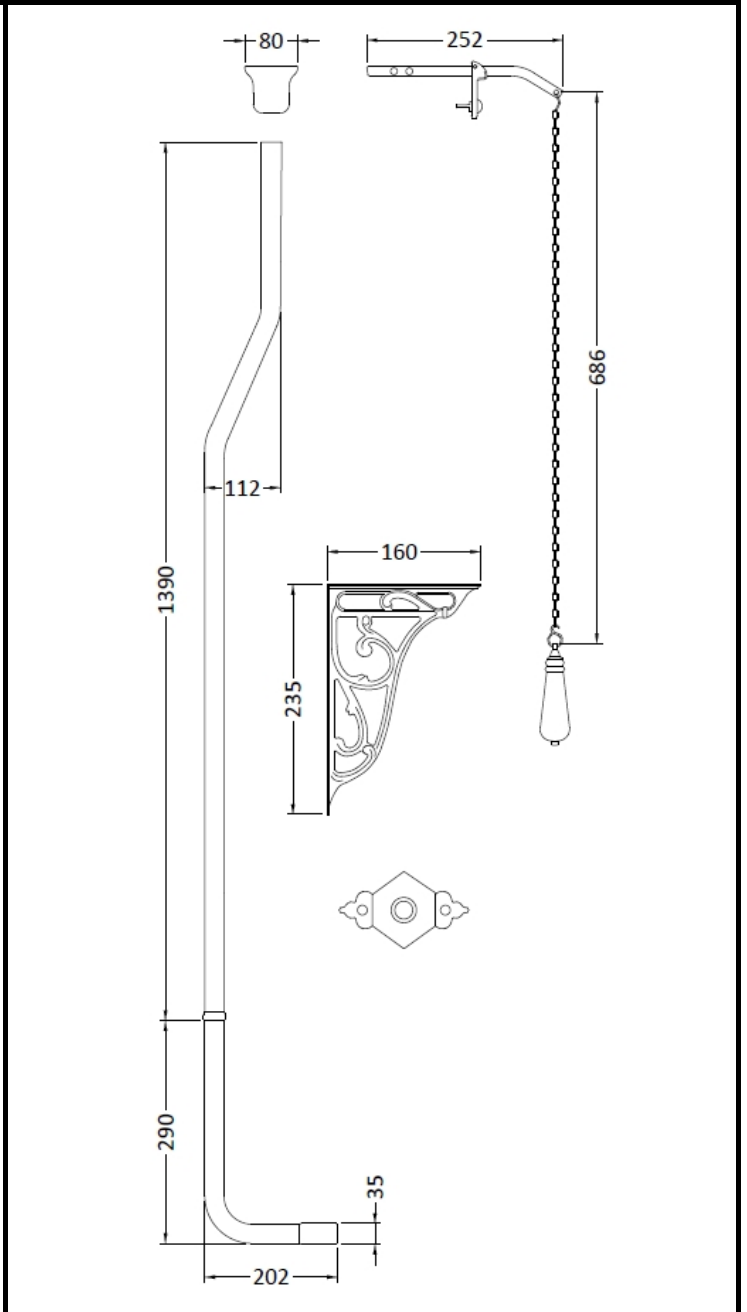

B A Y S W A T E R

London W.2

CODE: BAYA015

DESCRIPTION: High Level Flush Pipe Pack

CATEGORY: Wastes & Extras

PRODUCT DIMENSIONS				
Height (mm)	Width (mm)	Length (mm)	Depth (mm)	Nett Wgt Kg
0	0		0	3.07

PACKAGING DIMENSIONS			
Height (mm)	Width (mm)	Depth (mm)	Gross Wgt Kg
185	100	1435	3.07

PACKAGING DATA			
Box Colour	White Cardboard Box		
Box Qty	1	Label Colour	White Label
Label Size	100 x 50	Label Qty	2

OUTER BOX DIMENSIONS (If Applicable)				
Height (mm)	Width (mm)	Length (mm)	Depth (mm)	Gross Wgt Kg
Barcode	5055275890417			

PRODUCT DETAILS	
Country of Origin	China
Fitting Instruction	Yes
Product Material	Brass
Heating Element Wattage	Not Applicable

CE Certification	N/A
Colour/Finish	Chrome
Product Diameter	35mm
Connection Size	11/2"