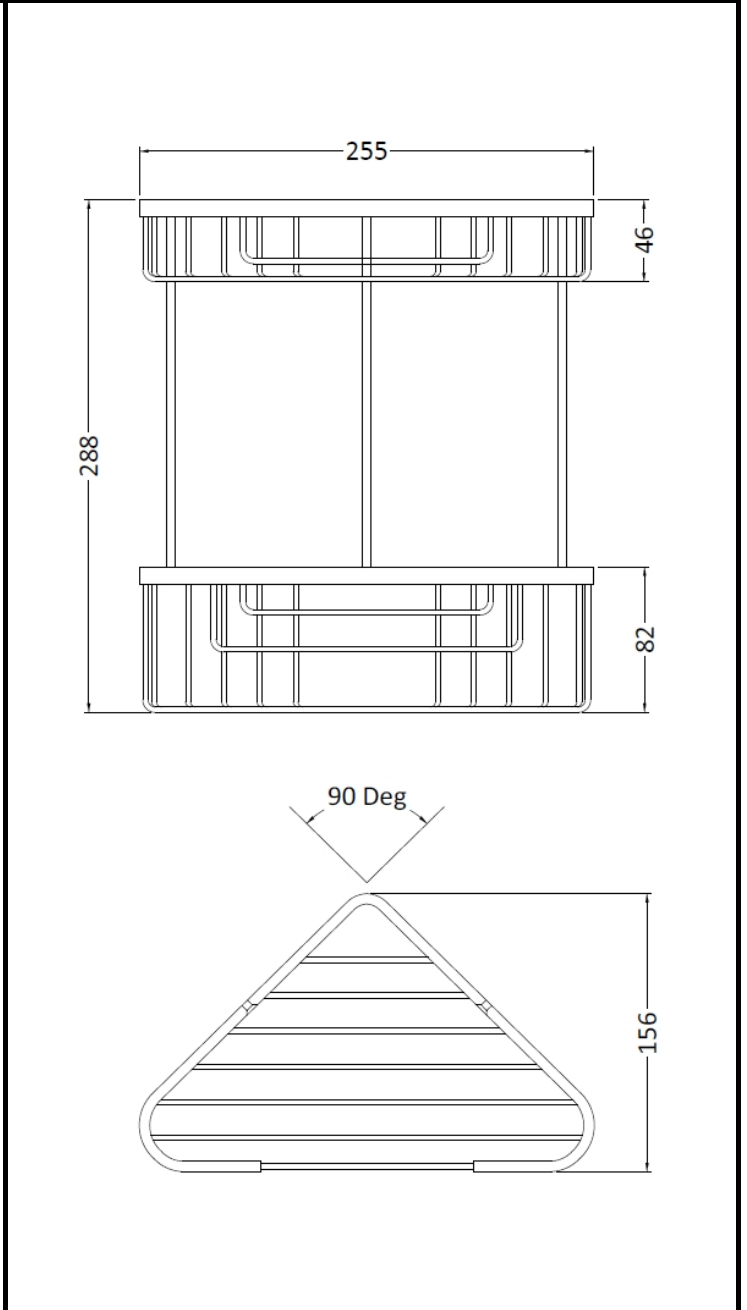

# B A Y S W A T E R

London W.2

**CODE:** BAYA021

**DESCRIPTION:** Wirework Large 2 Tier Corner Basket

**CATEGORY:** Wastes & Extras

PRODUCT DIMENSIONS				
Height (mm)	Width (mm)	Length (mm)	Depth (mm)	Nett Wgt Kg
288	255		156	1.02

PACKAGING DIMENSIONS			
Height (mm)	Width (mm)	Depth (mm)	Gross Wgt Kg
140	160	265	1.02

PACKAGING DATA			
Box Colour	White Cardboard Box		
Box Qty	1	Label Colour	White Label
Label Size	100 x 50	Label Qty	2

OUTER BOX DIMENSIONS (If Applicable)				
Height (mm)	Width (mm)	Length (mm)	Depth (mm)	Gross Wgt Kg
Barcode	5055275890554			

PRODUCT DETAILS	
Country of Origin	China
Fitting Instruction	No
Product Material	Brass
Heating Element Wattage	Not Applicable