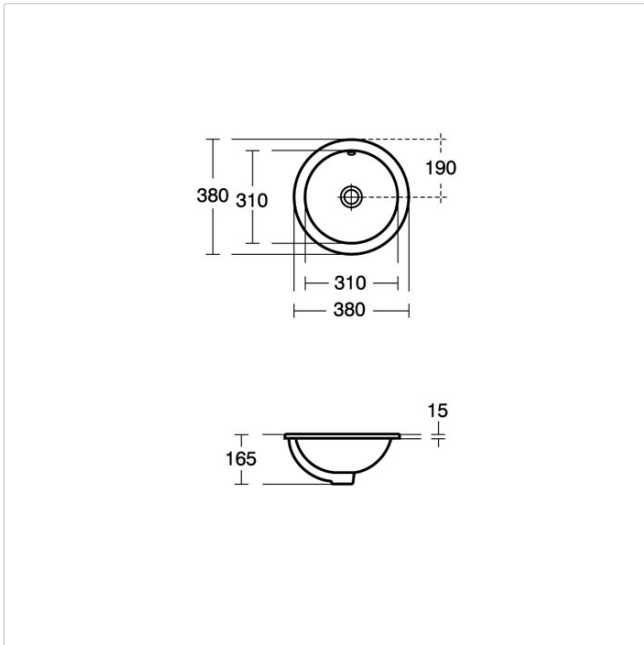

Capacity

3

Frequently used applications

Education	Hotels
Office	Public Building
Pubs and Clubs	Retail
Sports and Leisure	

Email: info@idealspec.co.uk
Tel: 0870 122 8822
Fax: 0870 122 8282
Web: www.idealspec.co.uk